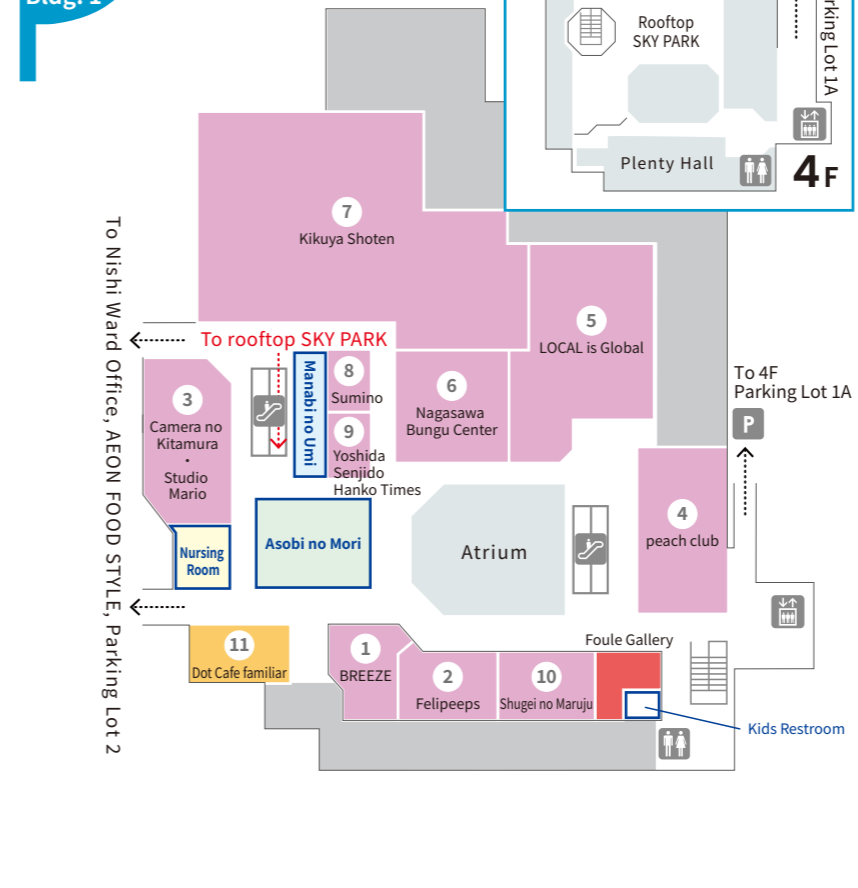

Visit the official website here ▶

2024.05.31

FLOOR GUIDE

Plenty Floor Guide

Plenty General View

A one-minute walk from Seishin Chuo Station (Kobe Municipal Subway Seishin-Yamate Line)

*EV ... Rapid charger for electric vehicles

Specialty Shops Bldg. 1

3F 4F

PLENTY 1/3F

- 1 BREEZE Kids' clothing ☎995-8822
- 2 Felipeeps Kids' clothing ☎939-7701
- 3 Camera no Kitamura DPE ☎992-9194
- 4 Studio Mario Cameras and photography ☎965-9100
- 5 peach club Fancy variety goods ☎920-8831
- 6 LOCAL is Global Outdoor and sportswear ☎993-6180
- 7 Nagasawa Bungu Center Stationery ☎997-9939
- 8 Kikuya Shoten Books ☎992-0020
- 9 Sumino Betrothal ceremony goods ☎992-8788
- 10 Yoshida Senjido Hanko Times Personal seal ☎992-0050
- 11 Shugei no Maruju Handicrafts ☎992-0600
- 12 Dot Cafe familiar Café ☎600-9740