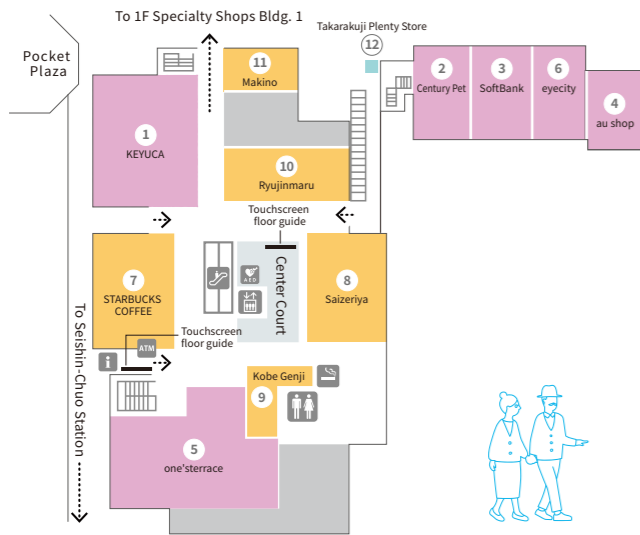

Specialty Shops Bldg. 2 2F PLENTY 2/2F

1 KEYUCA	Household goods	☎965-9377
2 Century Pet	Pet shop	☎997-8044
3 SoftBank	Mobile phones	☎996-8366
4 au shop	Mobile phones	☎996-8139
5 one'sterrace	Household goods	☎995-9598
6 eyecity	Contact lenses	☎990-0960
7 STARBUCKS COFFEE	Cafe	☎939-6172
8 Saizeriya	Italian wine & cafe restaurant	☎990-2750
9 Kobe Genji	Okonomiyaki, yakisoba, teppanyaki cuisine	☎940-6057
10 Ryujinmaru	Tosa and Japanese cuisine	☎940-8288
11 Makino	Tenpura cuisine	☎992-3778
12 Takarakuji Plenty Store	Lottery	☎992-9337