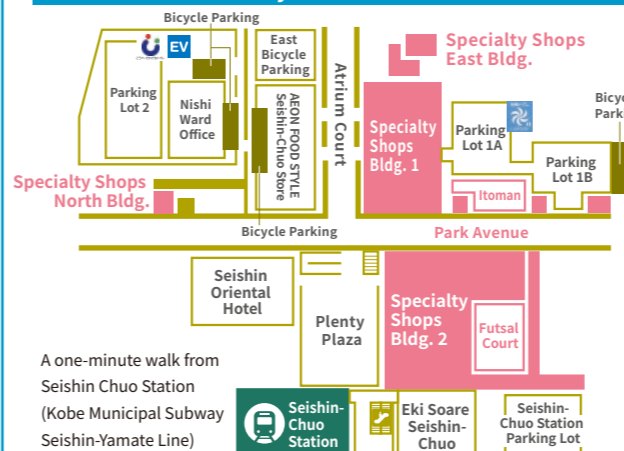

FLOOR GUIDE

Plenty Floor Guide

Plenty General View

A one-minute walk from Seishin Chuo Station (Kobe Municipal Subway Seishin-Yamate Line)

*EV ... Rapid charger for electric vehicles

Parking Lot | 2,800 vehicles | Business hours | 5:00 a.m. - 1:30 a.m. year-round
Entry until 11:30 p.m.

Parking Service Information

- Fee | Up to one hour: 210 yen After one hour: 50 yen/30 min.
- *Can pay by cash or e-money
- If you spend 3,000 yen or more (tax incl.), you will be issued a ticket good for 1 hr. 30 min. of free parking. (Obtaining a ticket for free parking)
  - If shopping at one Specialty Shop: Obtain from the store where you made your purchase.
  - If shopping at two Specialty Shops: Obtain from the Information Desk.
  - If shopping at Specialty Shops and AEON FOOD STYLE: Obtain from the Information Desk.
- *However, if you spend a total of 3,000 yen or more (tax incl.) at Specialty Shops or at Specialty Shops + AEON FOOD STYLE after 8:00 p.m., please notify the staff using the intercom next to the payment machine at the exit of the parking lot.
- *In either case, you will need to present your receipt and parking ticket.
- *To reduce congestion, please use the advance payment machine.
- *If you shop at an AEON FOOD STYLE store, you will receive a free 1 hr. 30 min. service ticket when you use your AEON Card (regardless of the amount) or when you spend 1,500 yen or more (tax incl.). Please obtain it from the AEON FOOD STYLE Service Center.
- If you use the Kobe West Member's Card, you can get 1 hr. 30 min. of free parking for using at least 1 point (1 point = 200 yen) on purchases, and 3 hr. of free parking for spending at least 3,000 yen (tax incl.).
- Parking service tickets from Nishi Ward Office can be used in conjunction with Plenty service tickets.

Plenty and Surrounding Area Information

Plenty Information	☎992-0001	Nishi Ward Office	☎940-9501
Plenty Parking Lot 1 Management Office	☎992-0021	Nishi-Kobe Medical Hospital	☎997-2200
Plenty Parking Lot 2 Management Office	☎992-0022	Seishin Oriental Hotel	☎992-8111
AEON FOOD STYLE Seishin-Chuo Store	☎991-4147