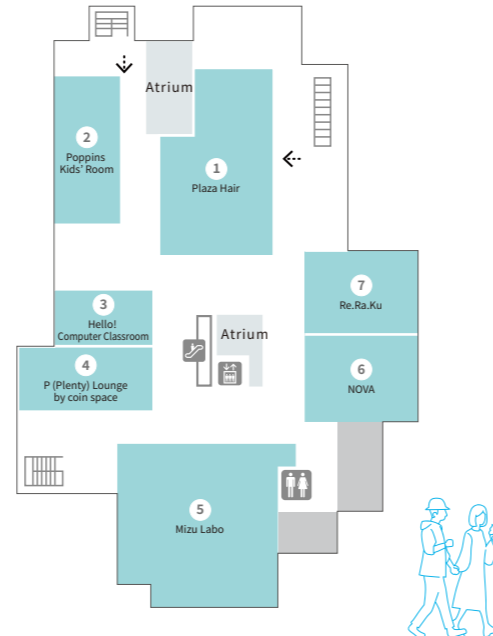

Specialty Shops Bldg. 2 3F PLENTY 2/3F

1 Plaza Hair	Beauty salon	☎991-9688
2 Poppins Kids' Room	Short-term daycare center	☎915-7002
3 Hello! Computer Classroom	Computer classroom	☎992-8630
4 P (Plenty) Lounge by coin space	Working space	
5 Mizu Labo	Home renovations	☎993-1170
6 NOVA	English conversation school	☎992-8785
7 Re.Ra.Ku	Relaxation	☎945-6691

Specialty Shops East Bldg.

1 Gyuden	Yakiniku barbecue	☎990-1666
2 Honda Cars Meimai	Car showroom	☎992-7100

Specialty Shops North Bldg.

1 Auto Plaza Seishin	Motorbikes	☎992-0102

Park Avenue

1 Docomo Shop	Mobile phones	☎0120-836-350
2 Itoman Sports Club	Fitness	☎992-0025
3 Nadeshiko Shinkyu Seikotsu-in	Acupuncture and bonesetting	☎996-7788
4 ARKA Chouzai	Pharmaceutical dispensary	☎990-1789
5 Nihon Chouzai	Pharmaceutical dispensary	☎990-0151

- Ladies' and ladies' & men's
- Kids and families
- Fashion goods
- Household and lifestyle goods
- Gourmet and food
- Beauty, services, culture

Kobe West Member's Card points are not awarded / cannot be used *Area code for all locations is 078.

Become a Kobe West Member's Card Member

Choose from two card varieties

Kobe West Member's Point-Only Card
(No annual fee, 100 yen issuance fee (tax incl.))

Kobe West Member's NICOS and VISA Joint Card
(Annual fee: Free for the first year, and 1,375 yen/year from the second year)

Fill out an application form at the card counter. For point-only cards (no credit), we will issue your card immediately. (can start using the same day)

Kobe West Member's Card Announcement

Introducing a point app!!

You can continue to use your physical card

Business hours 10:00 a.m. - 8:00 p.m. **Telephone** 078-992-0001 (main)

Dining Court and Seijo Ishii are open until 9:00 p.m.
*Some stores, including restaurants, may have different business hours.

Visit the official website here ▶

2024.05.31