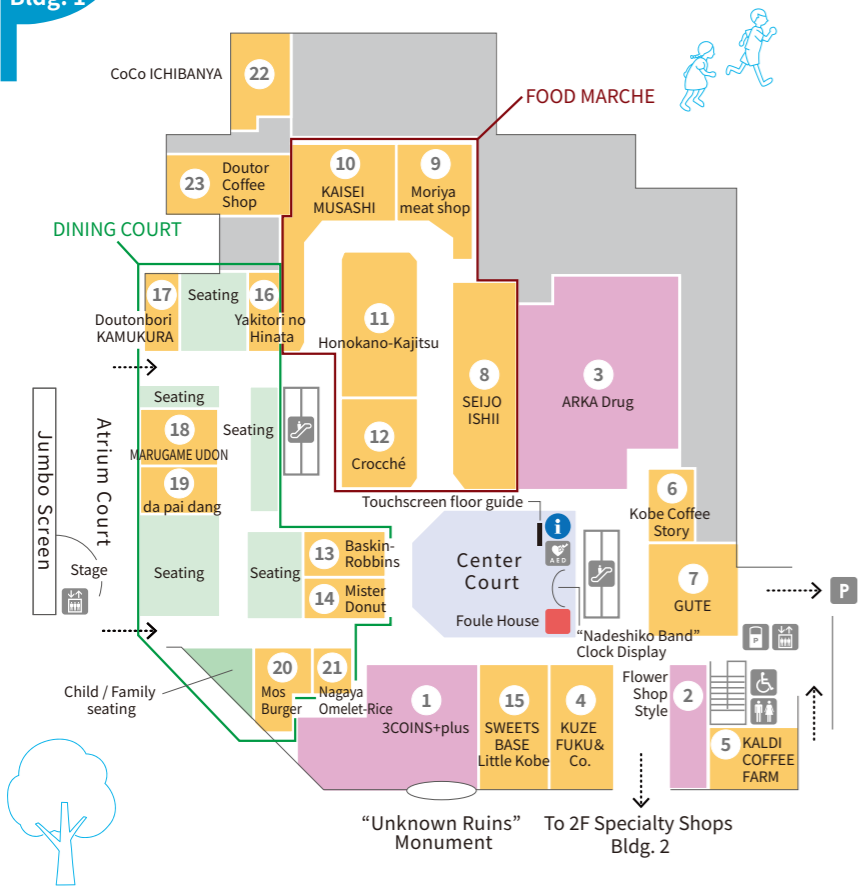

Specialty Shops Bldg. 1

1F