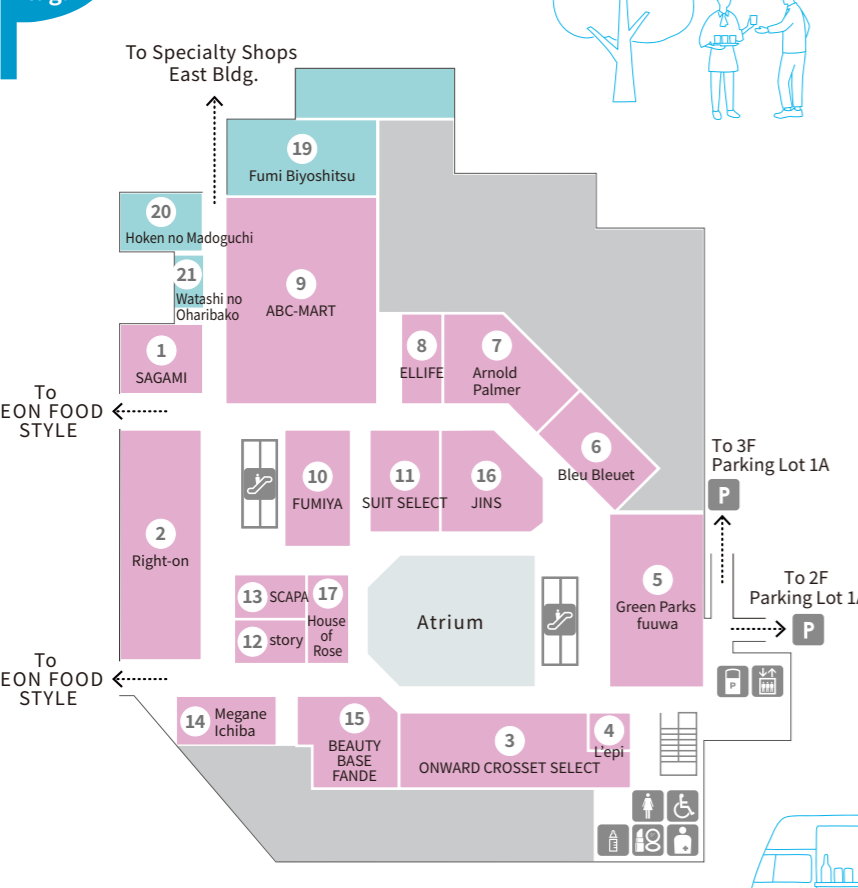

Visit the official website here ▶

2024.05.31

FLOOR GUIDE

Plenty Floor Guide

Plenty General View

A one-minute walk from Seishin Chuo Station (Kobe Municipal Subway Seishin-Yamate Line)

*EV ... Rapid charger for electric vehicles

Specialty Shops Bldg. 1

3F 4F

PLENTY 1/3F

- 1 BREEZE Kids' clothing ☎995-8822
- 2 Felipeeps Kids' clothing ☎939-7701
- 3 Camera no Kitamura DPE ☎992-9194
- 4 Studio Mario Cameras and photography ☎965-9100
- 5 peach club Fancy variety goods ☎920-8831
- 6 LOCAL is Global Outdoor and sportswear ☎993-6180
- 7 Nagasawa Bungu Center Stationery ☎997-9939
- 8 Kikuya Shoten Books ☎992-0020
- 9 Sumino Betrothal ceremony goods ☎992-8788
- 10 Yoshida Senjido Hanko Times Personal seal ☎992-0050
- 11 Shugei no Maruju Handicrafts ☎992-0600
- 12 Dot Cafe familiar Café ☎600-9740

Specialty Shops Bldg. 1

2F

PLENTY 1/2F

- 1 SAGAMI Kimono fabrics ☎992-0511
- 2 Right-on Ladies', men's and kids' clothing ☎997-6144
- 3 ONWARD CROSSET SELECT Ladies' and kids' clothing ☎990-1770
- 4 L'epi Ladies' clothing ☎995-8129
- 5 Green Parks fuuwa Ladies' clothing ☎945-6213
- 6 Bleu Bleuét Household goods ☎939-8556
- 7 Arnold Palmer Ladies', men's and kids' clothing ☎939-5805
- 8 ELLIFE Ladies' clothing ☎090-8132-3263
- 9 ABC-MART Shoes ☎992-9960
- 10 FUMIYA Bags ☎996-2385
- 11 SUIT SELECT Suits ☎992-2021
- 12 story Women's fashion ☎965-6519
- 13 SCAPA Women's fashion ☎992-6836
- 14 Megane Ichiba Eyeglasses hearing aids and contact lenses ☎991-5766
- 15 BEAUTY BASE FANDE Cosmetics ☎992-0482
- 16 JINS Eyeglasses ☎991-8000
- 17 House of Rose Cosmetics ☎940-6996
- 18 Tokoya Honpo Barbershop ☎945-6362
- 19 Fumi Biyoshitsu Beauty salon ☎0120-40-0138
- 20 Hoken no Madoguchi Insurance brokerage ☎990-2700
- 21 Watashi no Oharibako Clothing renovation ☎996-7119