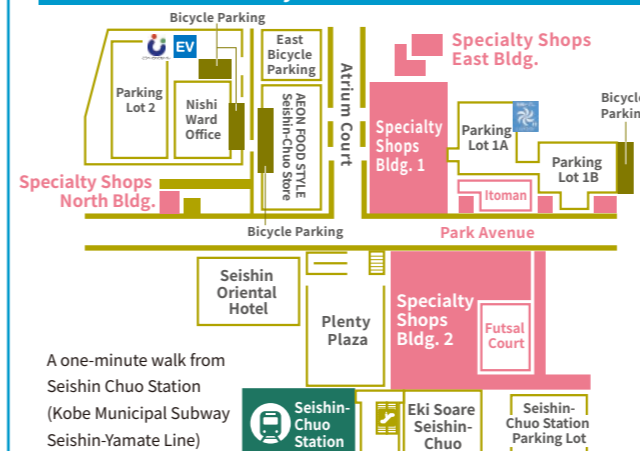

Dining Court and Seijo Ishii are open until 9:00 p.m.
*Some stores, including restaurants, may have different business hours.

Visit the official website here ▶

2024.11.20

Plenty General View

A one-minute walk from Seishin Chuo Station (Kobe Municipal Subway Seishin-Yamate Line)

Plenty and Surrounding Area Information

Plenty Information	☎992-0001	Nishi Ward Office	☎940-9501
Plenty Parking Lot 1 Management Office	☎992-0021	Nishi-Kobe Medical Hospital	☎997-2200
Plenty Parking Lot 2 Management Office	☎992-0022	Seishin Oriental Hotel	☎992-8111
AEON FOOD STYLE Seishin-Chuo Store	☎991-4147		