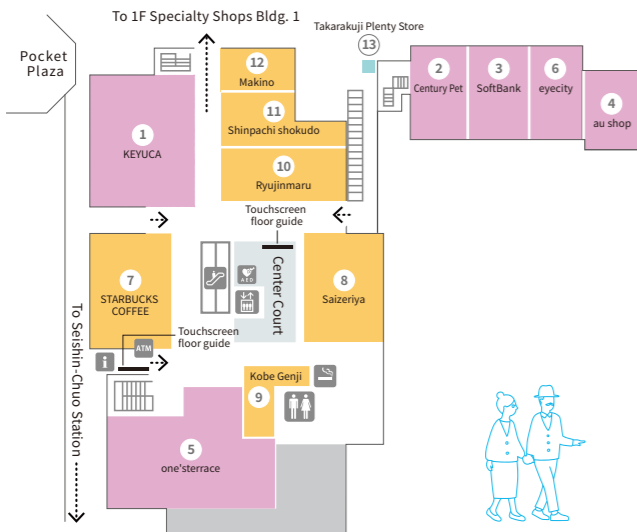

Specialty Shops Bldg. 2 2F PLENTY 2/2F

- | | | |
|----------------------------|---|-----------|
| 1 KEYUCA | Household goods | ☎965-9377 |
| 2 Century Pet | Pet shop | ☎997-8044 |
| 3 SoftBank | Mobile phones | ☎996-8366 |
| 4 au shop | Mobile phones | ☎996-8139 |
| 5 one'sterrace | Household goods | ☎995-9598 |
| 6 eyecity | Contact lenses | ☎990-0960 |
| 7 STARBUCKS COFFEE | Cafe | ☎939-6172 |
| 8 Saizeriya | Italian wine & cafe restaurant | ☎990-2750 |
| 9 Kobe Genji | Okonomiyaki, yakisoba, teppanyaki cuisine | ☎940-6057 |
| 10 Ryujinmaru | Tosa and Japanese cuisine | ☎940-8288 |
| 11 Shinpachi shokudo | Restaurant | ☎962-8308 |
| 12 Makino | Tenpura cuisine | ☎992-3778 |
| 13 Takarakuji Plenty Store | Lottery | ☎992-9337 |

Specialty Shops Bldg. 2 3F PLENTY 2/3F

- | | | |
|-----------------------------------|-----------------------------|-----------|
| 1 Plaza Hair | Beauty salon | ☎991-9688 |
| 2 Poppins Kids' Room | Short-term daycare center | ☎915-7002 |
| 3 Hello! Computer Classroom | Computer classroom | ☎992-8630 |
| 4 P (Plenty) Lounge by coin space | Working space | |
| 5 Mizu Labo | Home renovations | ☎993-1170 |
| 6 NOVA | English conversation school | ☎992-8785 |
| 7 Re.Ra.Ku | Relaxation | ☎945-6691 |

Dining Court and Seijo Ishii are open until 9:00 p.m.
*Some stores, including restaurants, may have different business hours.

Visit the official website here ▶

2024.11.20

Plenty General View

A one-minute walk from Seishin Chuo Station (Kobe Municipal Subway Seishin-Yamate Line)