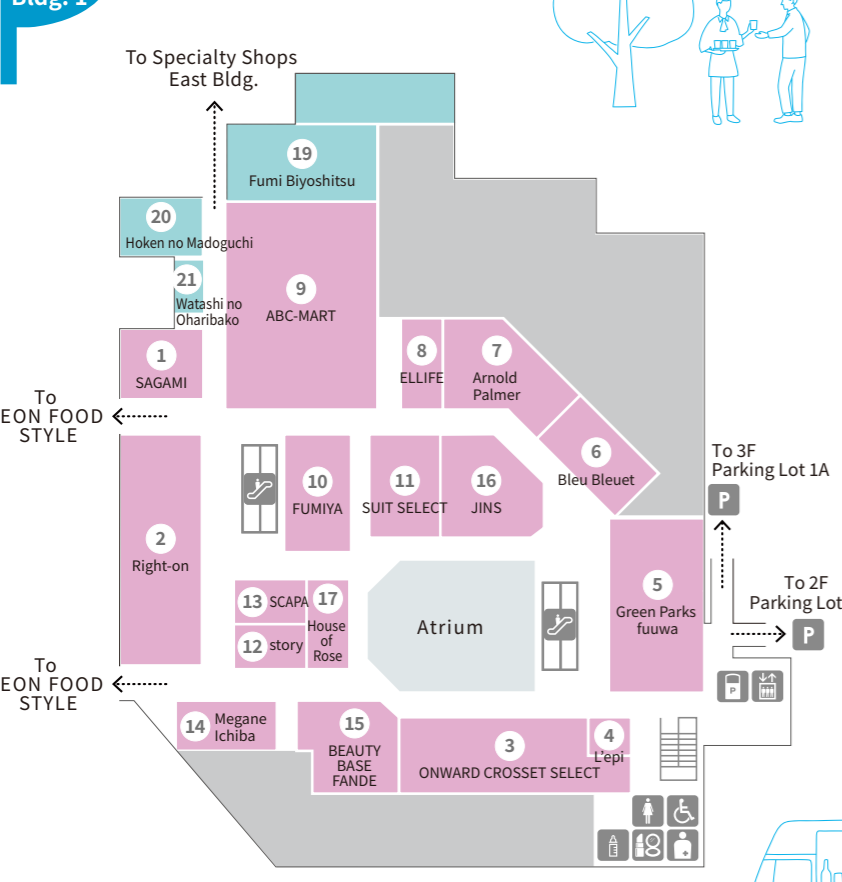

Dining Court and Seijo Ishii are open until 9:00 p.m.
*Some stores, including restaurants, may have different business hours.

Visit the official website here ▶

2024.11.20

Plenty General View

A one-minute walk from Seishin Chuo Station (Kobe Municipal Subway Seishin-Yamate Line)

Specialty Shops Bldg. 1

3F 4F

PLENTY 1/3F

- 1 BREEZE Kids' clothing ☎995-8822
- 2 Felipeeps Kids' clothing ☎939-7701
- 3 Camera no Kitamura DPE ☎992-9194
- 4 Studio Mario Cameras and photography ☎965-9100
- 5 peach club Fancy variety goods ☎920-8831
- 6 LOCAL IS GLOBAL Outdoor and sportswear ☎993-6180
- 7 Nagasawa Bungu Center Stationery ☎997-9939
- 8 Kikuya Shoten Books ☎992-0020
- 9 Sumino Betrothal ceremony goods ☎992-8788
- 10 Yoshida Senjido Hanko Times Personal seal ☎992-0050
- 11 Shugei no Maruju Handicrafts ☎992-0600
- 12 Dot Cafe familiar Café ☎600-9740

Specialty Shops Bldg. 1

2F

PLENTY 1/2F

- 1 SAGAMI Kimono fabrics ☎992-0511
- 2 Right-on Ladies', men's and kids' clothing ☎997-6144
- 3 ONWARD CROSSET SELECT Ladies' and kids' clothing ☎990-1770
- 4 L'epi Ladies' clothing ☎995-8129
- 5 Green Parks fuuwa Ladies' clothing ☎945-6213
- 6 Bleu Bleuét Household goods ☎939-8556
- 7 Arnold Palmer Ladies', men's and kids' clothing ☎939-5805
- 8 ELLIFE Ladies' clothing ☎090-8132-3263
- 9 ABC-MART Shoes ☎992-9960
- 10 FUMIYA Bags ☎996-2385
- 11 SUIT SELECT Suits ☎992-2021
- 12 story Women's fashion ☎965-6519
- 13 SCAPA Women's fashion ☎992-6836
- 14 Megane Ichiba Eyeglasses hearing aids and contact lenses ☎991-5766
- 15 BEAUTY BASE FANDE Cosmetics ☎992-0482
- 16 JINS Eyeglasses ☎991-8000
- 17 House of Rose Cosmetics ☎940-6996
- 18 Tokoya Honpo Barbershop ☎945-6362
- 19 Fumi Biyoshitsu Beauty salon ☎0120-40-0138
- 20 Hoken no Madoguchi Insurance brokerage ☎990-2700
- 21 Watashi no Oharibako Clothing renovation ☎996-7119