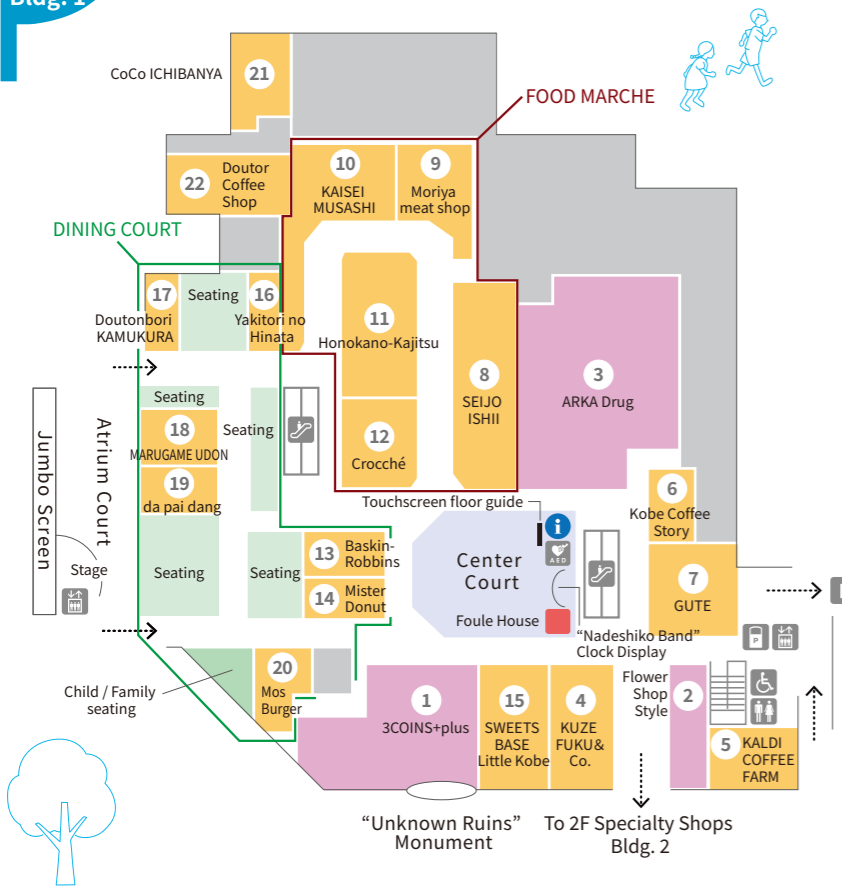

Specialty Shops Bldg. 1

1F