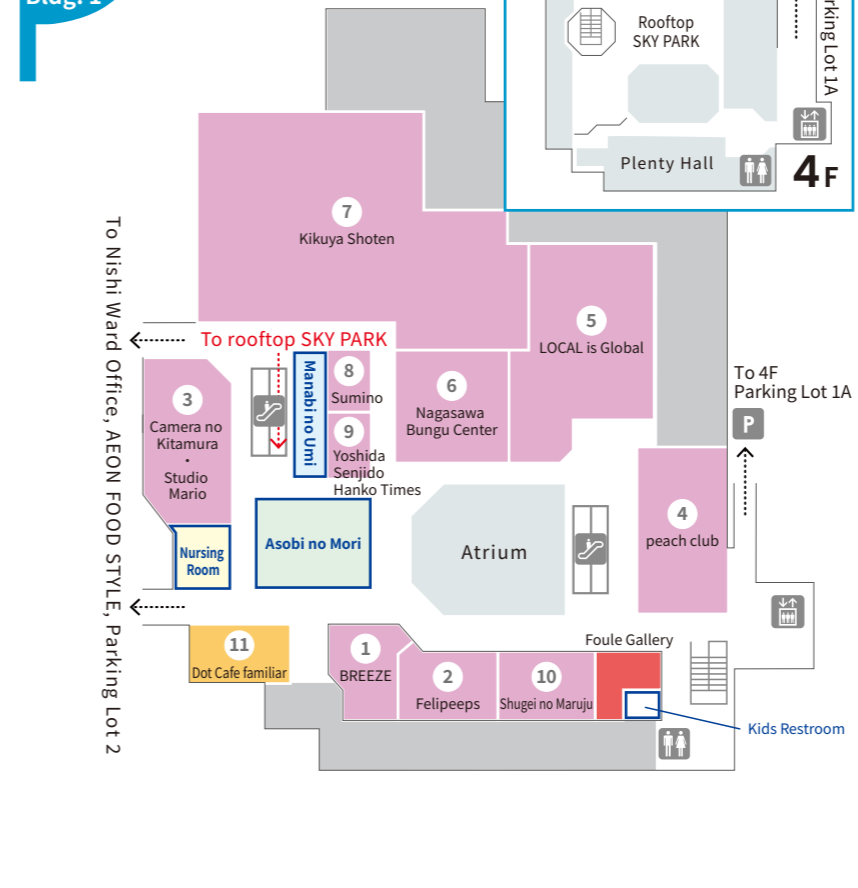

Dining Court and Seijo Ishii are open until 9:00 p.m.
*Some stores, including restaurants, may have different business hours.

Visit the official website here ▶

2024.11.20

Plenty General View

A one-minute walk from Seishin Chuo Station (Kobe Municipal Subway Seishin-Yamate Line)

Specialty Shops Bldg. 1

3F 4F

PLENTY 1/3F

- 1 BREEZE Kids' clothing ☎995-8822
- 2 Felipeeps Kids' clothing ☎939-7701
- 3 Camera no Kitamura DPE ☎992-9194
- 4 Studio Mario Cameras and photography ☎965-9100
- 5 peach club Fancy variety goods ☎920-8831
- 6 LOCAL IS GLOBAL Outdoor and sportswear ☎993-6180
- 7 Nagasawa Bungu Center Stationery ☎997-9939
- 8 Kikuya Shoten Books ☎992-0020
- 9 Sumino Betrothal ceremony goods ☎992-8788
- 10 Yoshida Senjido Hanko Times Personal seal ☎992-0050
- 11 Shugei no Maruju Handicrafts ☎992-0600
- 12 Dot Cafe familiar Café ☎600-9740