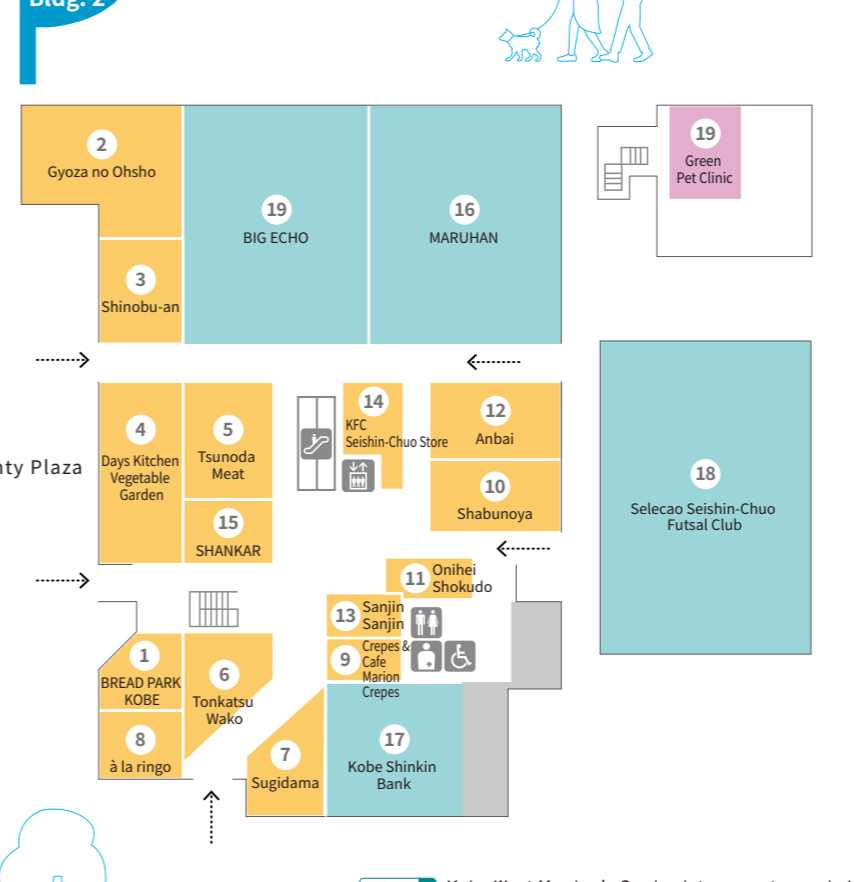

Specialty Shops Bldg. 1

2F

PLENTY 1/2F

- 1 SAGAMI Kimono fabrics ☎992-0511
- 2 Right-on Ladies', men's and kids' clothing ☎997-6144
- 3 ONWARD CROSSET SELECT Ladies' and kids' clothing ☎990-1770
- 4 L'epi Ladies' clothing ☎995-8129
- 5 Green Parks fuuwa Ladies' clothing ☎945-6213
- 6 Bleu Bleuét Household goods ☎939-8556
- 7 Arnold Palmer Ladies', men's and kids' clothing ☎939-5805
- 8 ELLIFE Ladies' clothing ☎090-8132-3263
- 9 ABC-MART Shoes ☎992-9960
- 10 FUMIYA Bags ☎996-2385
- 11 SUIT SELECT Suits ☎992-2021
- 12 story Women's fashion ☎965-6519
- 13 SCAPA Women's fashion ☎992-6836
- 14 Megane Ichiba Eyeglasses hearing aids and contact lenses ☎991-5766
- 15 BEAUTY BASE FANDE Cosmetics ☎992-0482
- 16 JINS Eyeglasses ☎991-8000
- 17 House of Rose Cosmetics ☎940-6996
- 18 Tokoya Honpo Barbershop ☎945-6362
- 19 Fumi Biyoshitsu Beauty salon ☎0120-40-0138
- 20 Hoken no Madoguchi Insurance brokerage ☎990-2700
- 21 Watashi no Oharibako Clothing renovation ☎996-7119

Specialty Shops Bldg. 2

1F

PLENTY 2/1F

- 1 BREAD PARK KOBE Bakery ☎964-6388
- 2 Gyoza no Ohsho Chinese restaurant ☎991-6020
- 3 Shinobu-an Soba noodles ☎963-5750
- 4 Days Kitchen Vegetable Garden Italian ☎962-7188
- 5 Tsunoda Meat Hamburg steak ☎991-3000
- 6 Tonkatsu Wako Pork cutlet ☎992-0107
- 7 Sugidama Sushi bar ☎990-0620
- 8 à la ringo Sweets ☎080-9415-1034
- 9 Crepes & Cafe Marion Crepes Crepes ☎939-9151
- 10 Shabunoya Shabu-shabu hotpot ☎962-6888
- 11 Onihei Shokudo Set meals and croquettes ☎962-9100
- 12 Anbai Chicken dishes and Japanese cuisine ☎940-6546
- 13 Sanjin Sanjin Ramen noodles ☎992-0019
- 14 KFC Seishin-Chuo Store Fast food ☎990-3337
- 15 SHANKAR Indian restaurant ☎963-6686
- 16 MARUHAN Pachinko and slot ☎992-0007
- 17 Kobe Shinkin Bank Credit union ☎991-1112
- 18 Selecao Seishin-Chuo Futsal Club Futsal Court ☎992-6655
- 19 BIG ECHO karaoke ☎962-6460
- 20 Green Pet Clinic Veterinary hospital ☎997-1115